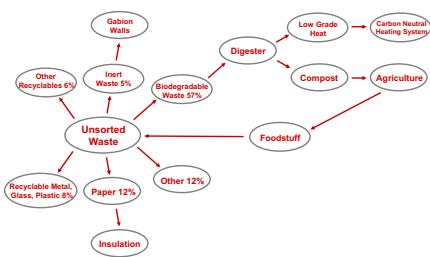

exploration