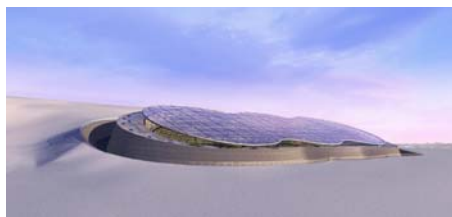

exploration

exploration

exploration

exploration

exploration

Eco-rainforest revenue streams:

- Electrical value (4.5p/kWh) £1.2 million
- Heat value (2p/kWh) £0.7 million
- Landfill tax (£20/t) £7.1 million
- Compost value (£20/t) £0.5 million